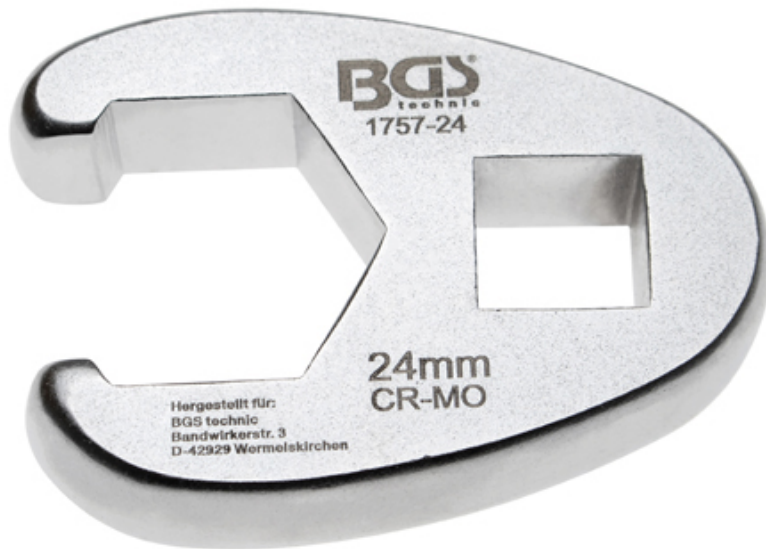

1/2" Crowfoot Spanner, 24 mm (Art. 1757-24)

---

- satin chrome plated

Technical modifications reserved - we are not responsible for issues while printing